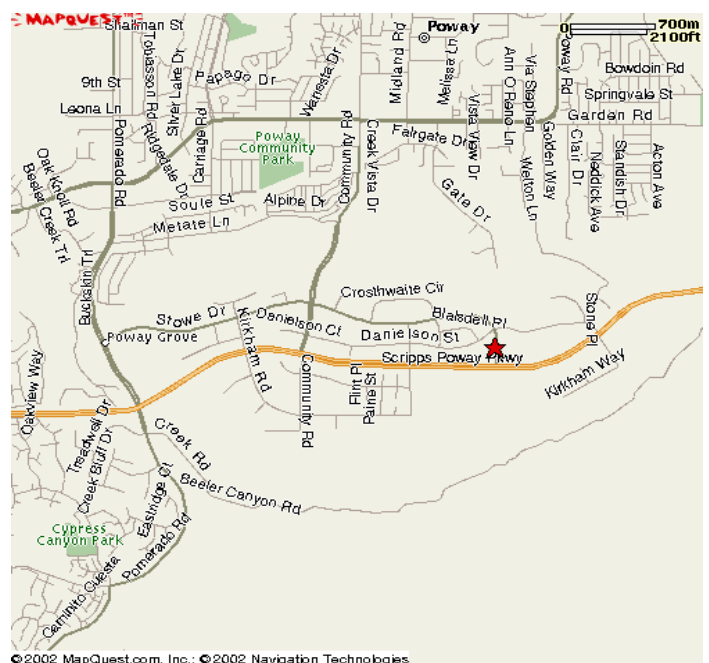

Epic Volleyball Club Facility (5 courts) 13955 Stowe Drive, Poway, CA 92064

Directions: From I-15, Exit Scripts-Poway Parkway, go east 5 miles, left on Stowe Dr., 3rd large office building.

San Diego Volleyball Club (4 courts), 10806 Willow Court, San Diego, CA 92127

Driving South on I-15: Exit at Rancho Bernardo Rd. Proceed West to Camino San Bernardo. Turn left and proceed to Willow Court (left). Building is on left hand side. **Driving North on I-15:** Exit at Camino Del Norte. Proceed West 1.5 miles to Camino San Bernardo. From off ramp turn right and the next light is Willow Court (right). Building is on left hand side.

The following are hotels listed by miles from the City of Poway:

- Poway Country Inn 13845 Poway Rd, Poway, CA (858) 748-6320 (0.5)
- Residence Inn 11002 Rancho Carmel Dr, San Diego, CA (858) 673-1900 (3.0)
- Radisson Hotel 11520 W Bernardo Ct, San Diego, CA (858) 451-6600 (4.8)
- Rancho Bernardo Inn 17550 Bernardo Oaks Dr, San Diego, CA (858) 487-1611
- Quality Inn 9880 Mira Mesa Blvd, San Diego, CA (858) 530-2000 (5.6)

- Ramada Ltd. 12448 Poway Rd, Poway, CA (858) 748-7311 (1.7)
- La Quinta Inn 10185 Paseo Monril, San Diego, CA (858) 484-8800 (4.2)
- Travelodge 16929 W Bernardo Dr, San Diego, CA (858) 487-0445 (4.9)
- Holiday Inn 17065 W Bernardo Dr, San Diego, CA (858) 485-6530 (5.1)
- Holiday Inn 9335 Kearny Mesa Rd, San Diego, CA (858) 695-2300 (6.9)

Epic Volleyball Club Facility (5 courts) 13955 Stowe Drive, Poway, CA 92064