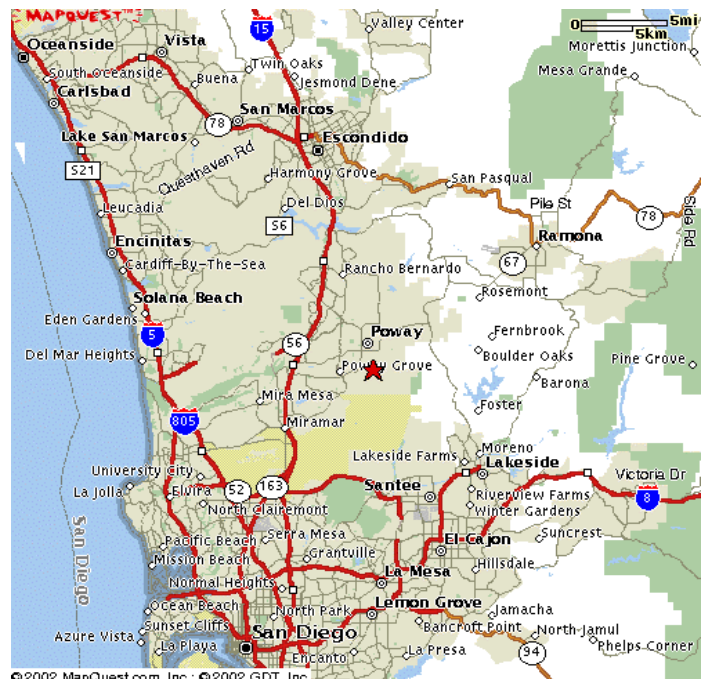

Epic Volleyball Club Facility (5 courts) 13955 Stowe Drive, Poway, CA 92064

Directions: From I-15, Exit Scripts-Poway Parkway, go east 5 miles, left on Stowe Dr., 3rd large office building.

San Diego Volleyball Club (4 courts), 10806 Willow Court, San Diego, CA 92127

Driving South on I-15: Exit at Rancho Bernardo Rd. Proceed West to Camino San Bernardo. Turn left and proceed to Willow Court (left). Building is on left hand side. **Driving North on I-15:** Exit at Camino Del Norte. Proceed West 1.5 miles to Camino San Bernardo. From off ramp turn right and the next light is Willow Court (right). Building is on left hand side.

The following are hotels listed by miles from the City of Poway:

- Poway Country Inn 13845 Poway Rd, Poway, CA (858) 748-6320 (0.5)
- Residence Inn 11002 Rancho Carmel Dr, San Diego, CA (858) 673-1900 (3.0)
- Radisson Hotel 11520 W Bernardo Ct, San Diego, CA (858) 451-6600 (4.8)
- Rancho Bernardo Inn 17550 Bernardo Oaks Dr, San Diego, CA (858) 487-1611
- Quality Inn 9880 Mira Mesa Blvd, San Diego, CA (858) 530-2000 (5.6)

- Ramada Ltd. 12448 Poway Rd, Poway, CA (858) 748-7311 (1.7)
- La Quinta Inn 10185 Paseo Monril, San Diego, CA (858) 484-8800 (4.2)
- Travelodge 16929 W Bernardo Dr, San Diego, CA (858) 487-0445 (4.9)
- Holiday Inn 17065 W Bernardo Dr, San Diego, CA (858) 485-6530 (5.1)
- Holiday Inn 9335 Kearny Mesa Rd, San Diego, CA (858) 695-2300 (6.9)

Epic Volleyball Club Facility (5 courts) 13955 Stowe Drive, Poway, CA 92064