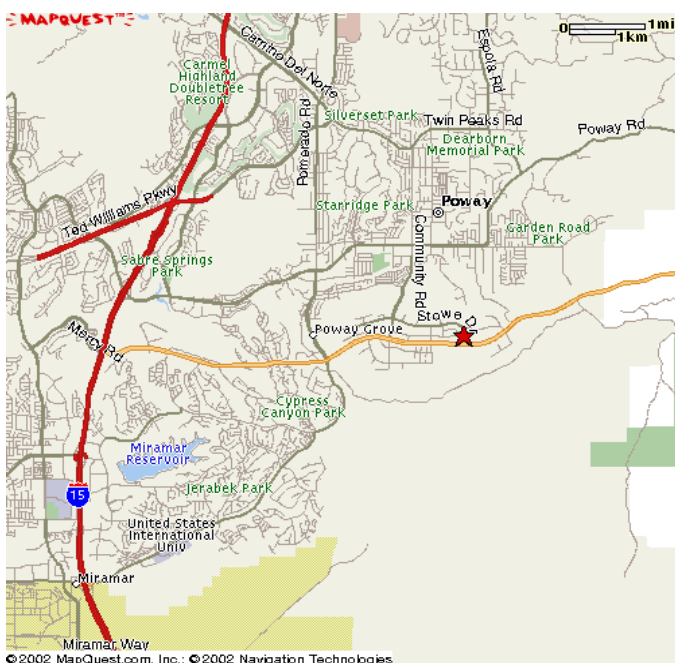

Epic Volleyball Club Facility (5 courts) 13955 Stowe Drive, Poway, CA 92064

Directions: From I-15, Exit Scripts-Poway Parkway, go east 5 miles, left on Stowe Dr., 3rd large office building.

San Diego Volleyball Club (4 courts), 10806 Willow Court, San Diego, CA 92127

Driving South on I-15: Exit at Rancho Bernardo Rd. Proceed West to Camino San Bernardo. Turn left and proceed to Willow Court (left). Building is on left hand side. **Driving North on I-15:** Exit at Camino Del Norte. Proceed West 1.5 miles to Camino San Bernardo. From off ramp turn right and the next light is Willow Court (right). Building is on left hand side.

The following are hotels listed by miles from the City of Poway:

- Poway Country Inn 13845 Poway Rd, Poway, CA (858) 748-6320 (0.5)
- Residence Inn 11002 Rancho Carmel Dr, San Diego, CA (858) 673-1900 (3.0)
- Radisson Hotel 11520 W Bernardo Ct, San Diego, CA (858) 451-6600 (4.8)
- Rancho Bernardo Inn 17550 Bernardo Oaks Dr, San Diego, CA (858) 487-1611
- Quality Inn 9880 Mira Mesa Blvd, San Diego, CA (858) 530-2000 (5.6)

- Ramada Ltd. 12448 Poway Rd, Poway, CA (858) 748-7311 (1.7)
- La Quinta Inn 10185 Paseo Monril, San Diego, CA (858) 484-8800 (4.2)
- Travelodge 16929 W Bernardo Dr, San Diego, CA (858) 487-0445 (4.9)
- Holiday Inn 17065 W Bernardo Dr, San Diego, CA (858) 485-6530 (5.1)
- Holiday Inn 9335 Kearny Mesa Rd, San Diego, CA (858) 695-2300 (6.9)

Epic Volleyball Club Facility (5 courts) 13955 Stowe Drive, Poway, CA 92064