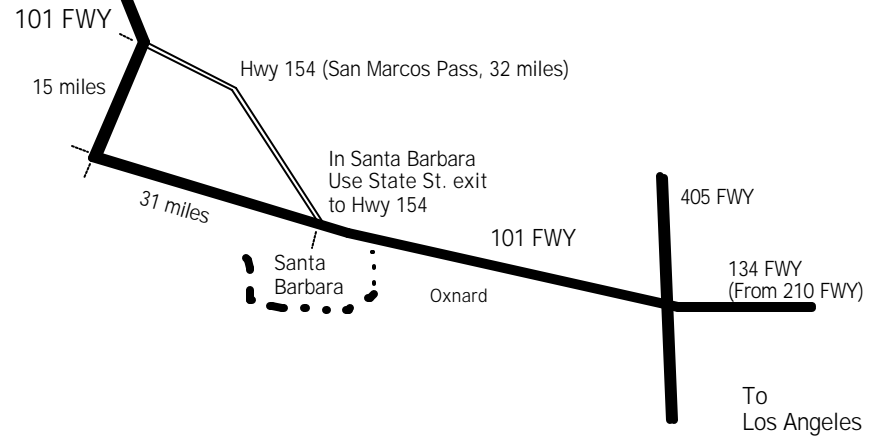

GYM LOCATIONS

To Pismo Beach
& San Luis Obispo
(Cal Poly)

166 Hwy
To Guadalupe

To
San Luis
Obispo

To Santa Barbara
& Los Angeles

Santa Maria Tournament Information

Santa Maria Halloween Invitational Tournament
 Gyms: Santa Maria HS – 901 S. Broadway
 Pioneer Valley HS 675 W. Fremont St. (Panther Dr.)
 Edwards Community Center – 809 W. Fremont St.
 Lakeview JHS – 3700 Orcutt Road

Time: Meeting at 8:30 a.m. on Saturday & Sunday

Santa Maria Inn – 801 S Broadway (805) 928-7777
 Holiday Inn – 2100 No. Broadway (805) 1928-6000
 Radisson Hotel in Santa Maria – 3455 Skyway Dr. (805) 928-8000
 Ray Young, alpha pager 888-229-0305

LOS ANGELES TO SANTA MARIA

- Los Angeles to Santa Barbara (100 miles, 1 hr 26 mins)
- Santa Barbara to Santa Maria (60 miles, 51 mins)
- Los Angeles to Santa Maria (160 miles, 2 hrs 17 mins)
- San Jose to Santa Maria (220 miles, 3 hrs 10 mins)
- San Francisco to Santa Maria (262 miles, 4 hrs 15 mins)

To
Los Angeles