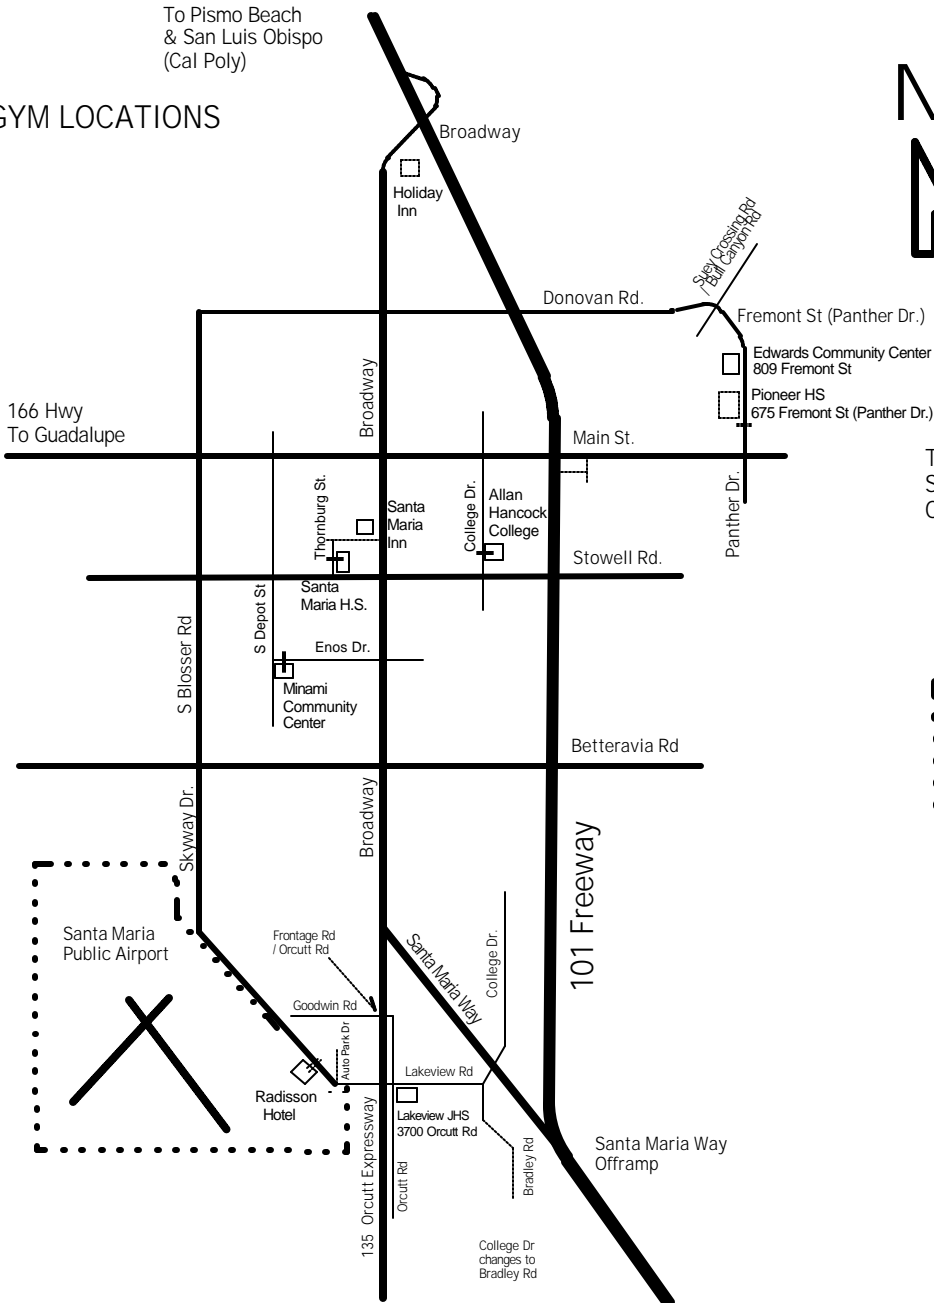

GYM LOCATIONS

To Pismo Beach
& San Luis Obispo
(Cal Poly)

166 Hwy
To Guadalupe

To
San Luis
Obispo

To Santa Barbara
& Los Angeles

Santa Maria Tournament Information

Santa Maria Halloween Invitational Tournament
 Gyms: Santa Maria HS – 901 S. Broadway
 Pioneer Valley HS 675 W. Fremont St. (Panther Dr.)
 Edwards Community Center – 809 W. Fremont St.
 Lakeview JHS – 3700 Orcutt Road

Time: Meeting at 8:30 a.m. on Saturday & Sunday

Santa Maria Inn – 801 S Broadway (805) 928-7777
 Holiday Inn – 2100 No. Broadway (805) 1928-6000
 Radisson Hotel in Santa Maria – 3455 Skyway Dr. (805) 928-8000
 Ray Young, alpha pager 888-229-0305

LOS ANGELES TO SANTA MARIA

- Los Angeles to Santa Barbara (100 miles, 1 hr 26 mins)
- Santa Barbara to Santa Maria (60 miles, 51 mins)
- Los Angeles to Santa Maria (160 miles, 2 hrs 17 mins)
- San Jose to Santa Maria (220 miles, 3 hrs 10 mins)
- San Francisco to Santa Maria (262 miles, 4 hrs 15 mins)

To
Los Angeles